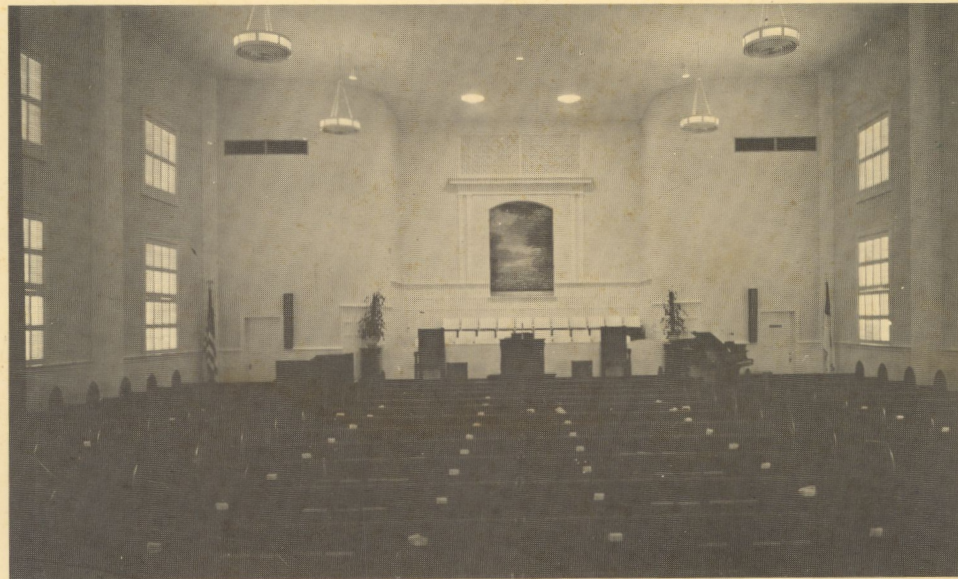

DIRECTORY OF
FIRST BAPTIST CHURCH

240 NORTH KROME AVE.
HOMESTEAD, FLORIDA 33030

OTIS W. GARLAND, *Pastor*

Phone 247-1662 — 247-1449

OTIS W. GARLAND, PASTOR

HISTORICAL SKETCH

The First Baptist Church of Homestead is the oldest and largest church within the South Dade Area. Having been founded with six members in September 1909 when Homestead was little more than a "whistlestop" on the Florida East Coast Railroad which run from Miami to Key West. The first meetings were held in the little community schoolhouse, with the first church building erected in 1913 at which time the membership had increased to 33. The present Sanctuary which seats some 600 was erected in 1944 and completely refinished with new lighting fixtures in 1965. It is one of the most beautiful places of worship within the Greater Miami Area. The present membership is above 1600, with 34 departments in the Sunday School organization, with all other organizations fully organized and functioning.